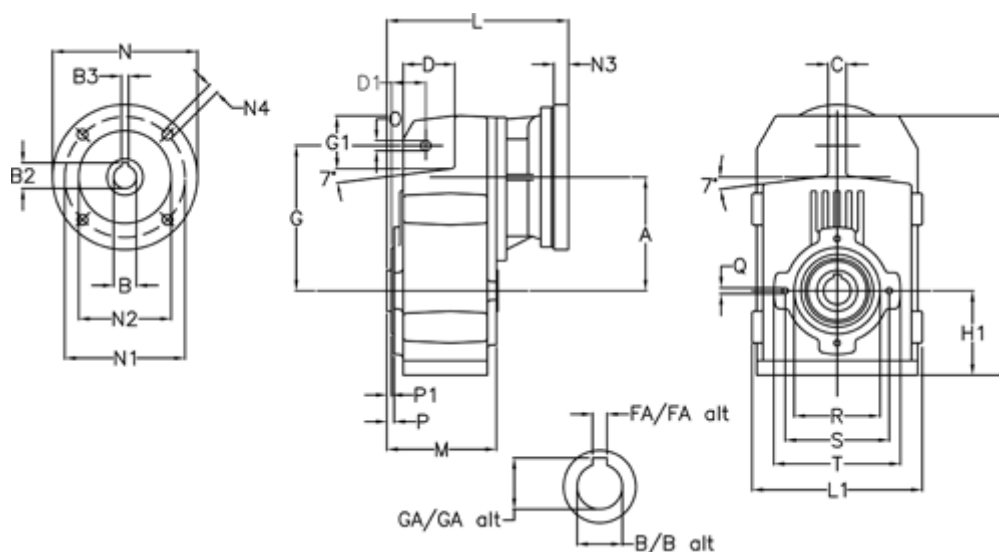

Article number: 29560352783225

Description: Shaft mounted gear  
A314H35-527,8-P71B5

## Measures

A = 150.50	FA = 10	M = 125.0	Q = M10x17
B = 35	G = 170	N = 160	R = 110
B1 = 14	G1 = 84.0	N1 = 130	S = 130
B2 = 16.3	GA = 38.3	N2 = 110	T = 150
B3 = 5	H = 326.0	N4 = M8x16	
C = 20	H1 = 102.0	O = 13	
D = 68.0	L = 283.0	P = 6.5	
D1 = 54.0	L1 = 210	P1 = 3.5	